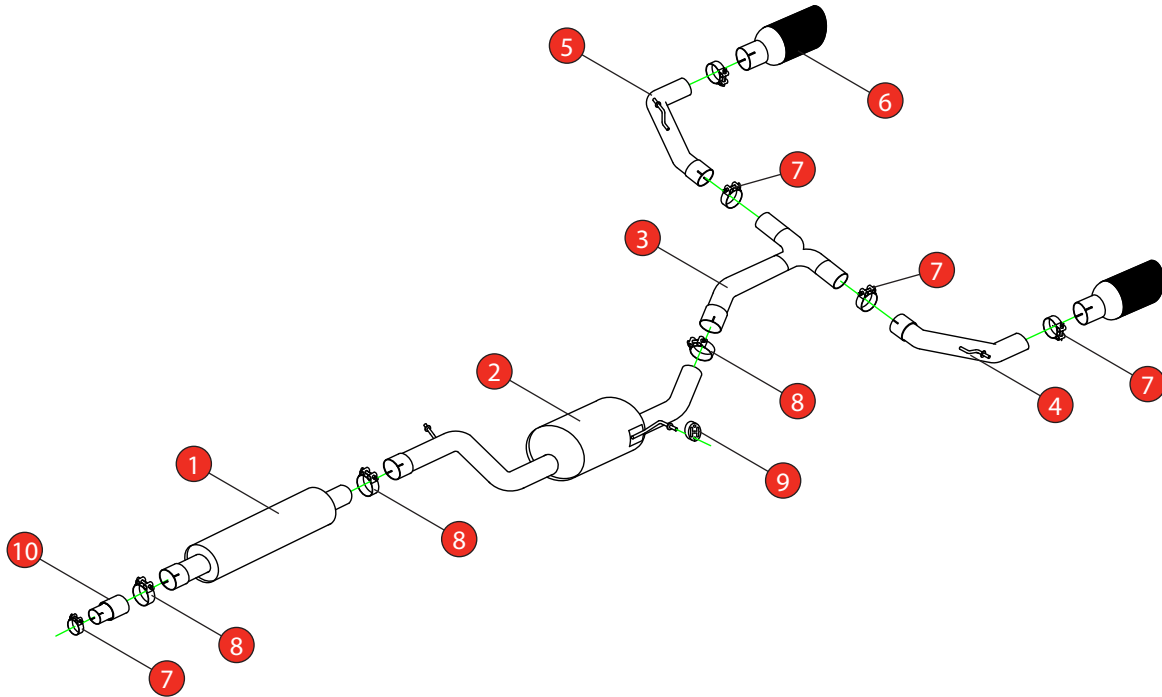

Car	Volkswagen Golf GTI MK8	Part No.	SVW064CF
Year	2020-Current	Fit Kits	340FK
Notes	Where not supplied use original fittings	Features	Pipe Diameter:- 76mm

Estimated Fitting Time: 90 Minutes

NO.	PART NO.	DESCRIPTION	QTY
1	642VW	Resonated Front Pipe	1
2	644VW	Resonated Centre Pipe	1
3	720VW	'Y' Piece	1
4	800VW	L/H Trim Link Pipe	1
5	801VW	R/H Trim Link Pipe	1
6	Z023.10162	Carbon Fibre Ø114mm Ascari Trim	2
Fit Kit			
7	Z016.10064	63-68mm Clamp	5
8	Z016.10062	79mm H/D Clamp	3
9	Z016.10057	Hanging Rubber	1
10	AD62	Adaptor (USE TO FIT TO O.E SYSTEM)	1

E-MARK	N/A
DATE	03/12/20
ISSUE	00
AUTHORISED	M.Ydlibi

NOTE: ENSURE SCORPION SYSTEM IS CLEAR OF MOVING PARTS AND ALL ORIGINAL FUNCTIONS WORK CORRECTLY.

STAY CONNECTED TO RED POWER.